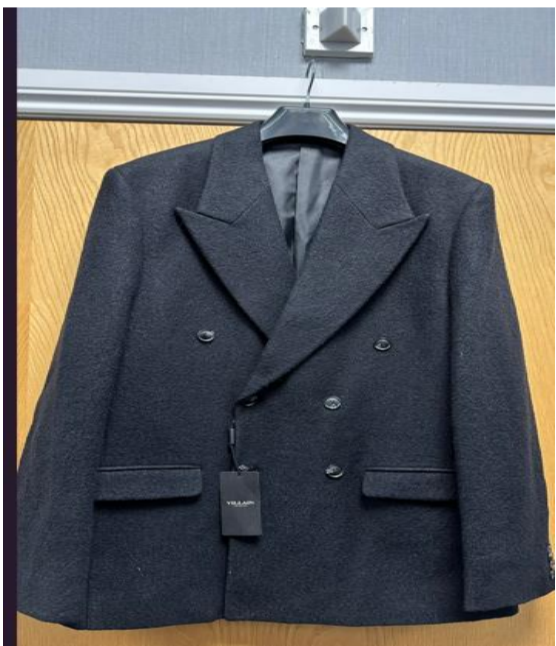

VILLIAN -NOAH JACKET	5	1 BOX	SIZE SCALE